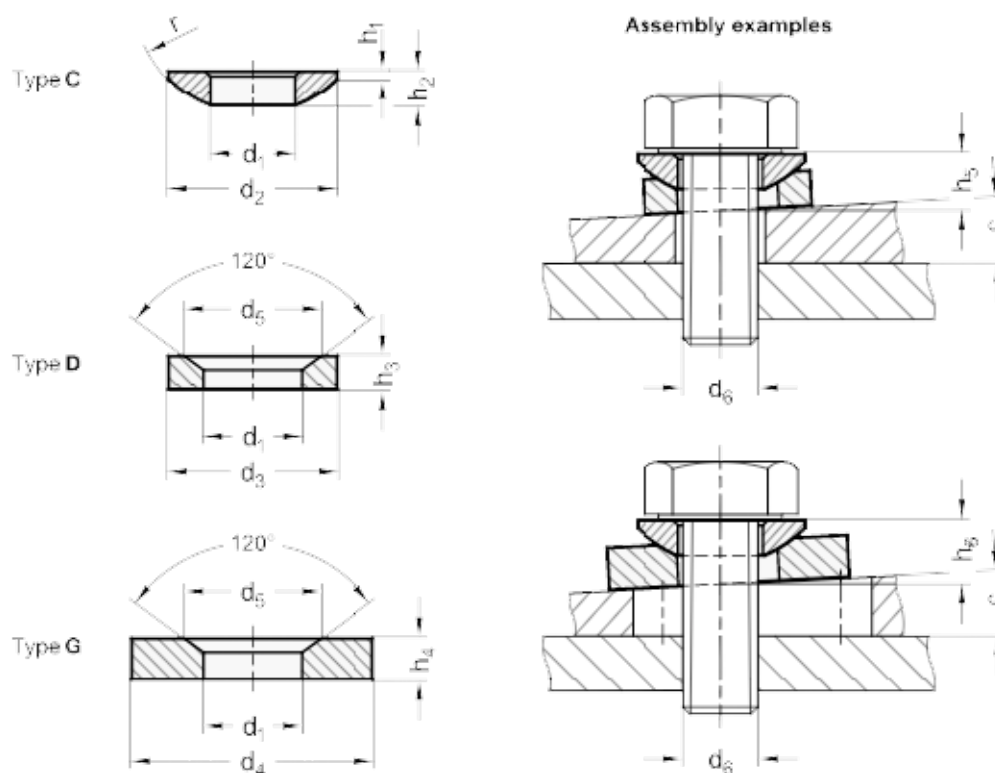

Article number: 20805006

Description: E+G Spherical washer, male  
DIN 6319-8,4-C

## Measures

$d_1 = 8.4$

$d_3 = 17$

$d_6 = M8$

$H_1 = 0.6$

$H_2 = 3.2$

$H_4 = 5.6$

$r = 12$